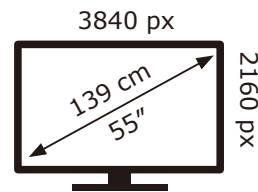

550LED718/12

84 kWh/1000h

ABCDE**F**G
HDR
76 kWh/1000h

2019/2013