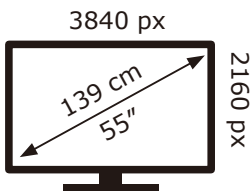

84 kWh/1000h

ABCDE**F**G
HDR
76 kWh/1000h